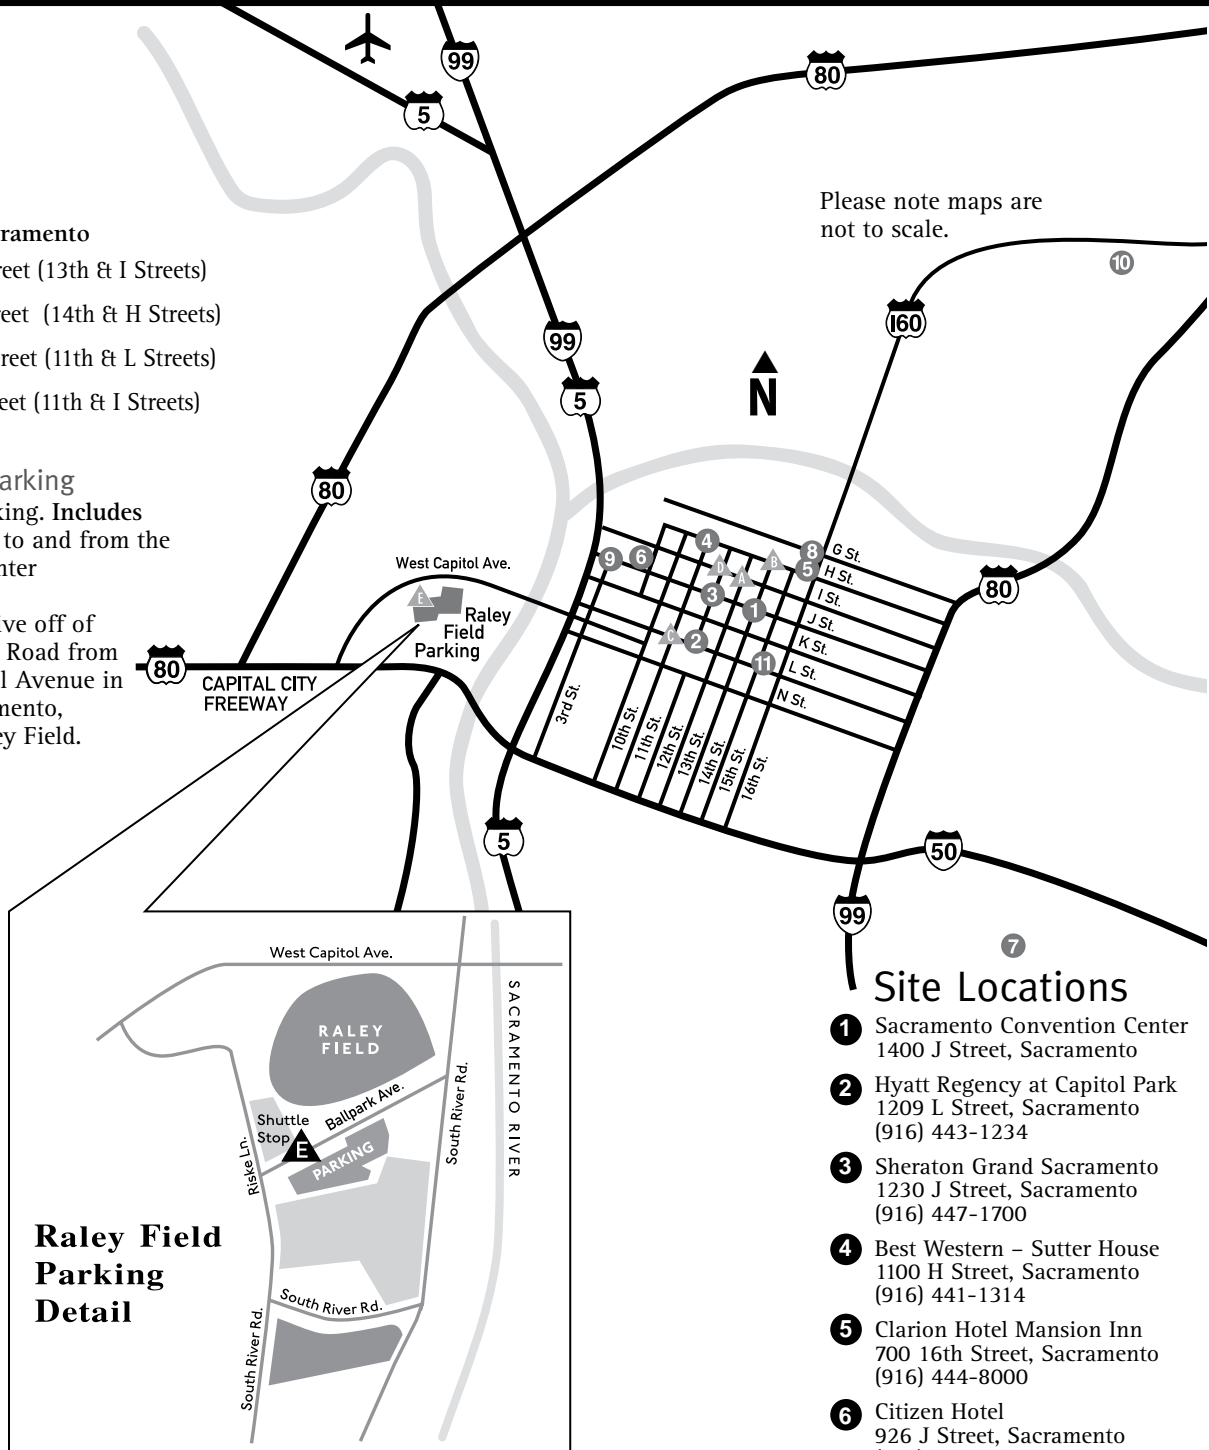

### Downtown Sacramento

- A** 920-13th Street (13th & I Streets)
- B** 807-14th Street (14th & H Streets)
- C** 1126-11th Street (11th & L Streets)
- D** 914-11th Street (11th & I Streets)

### Raley Field Parking

\$8/day for parking. Includes shuttle service to and from the Convention Center

- E** Ballpark Drive off of South River Road from West Capitol Avenue in West Sacramento, next to Raley Field.

Please note maps are not to scale.

## Raley Field Shuttle Schedule\*

Wednesday - 7:00 am - 6:30 pm

Thursday - 7:00 am - 6:30 pm

Shuttles will run to and from the Convention Center approximately every 20 minutes. The lot will be closed and locked 30 minutes after last shuttle posted time.