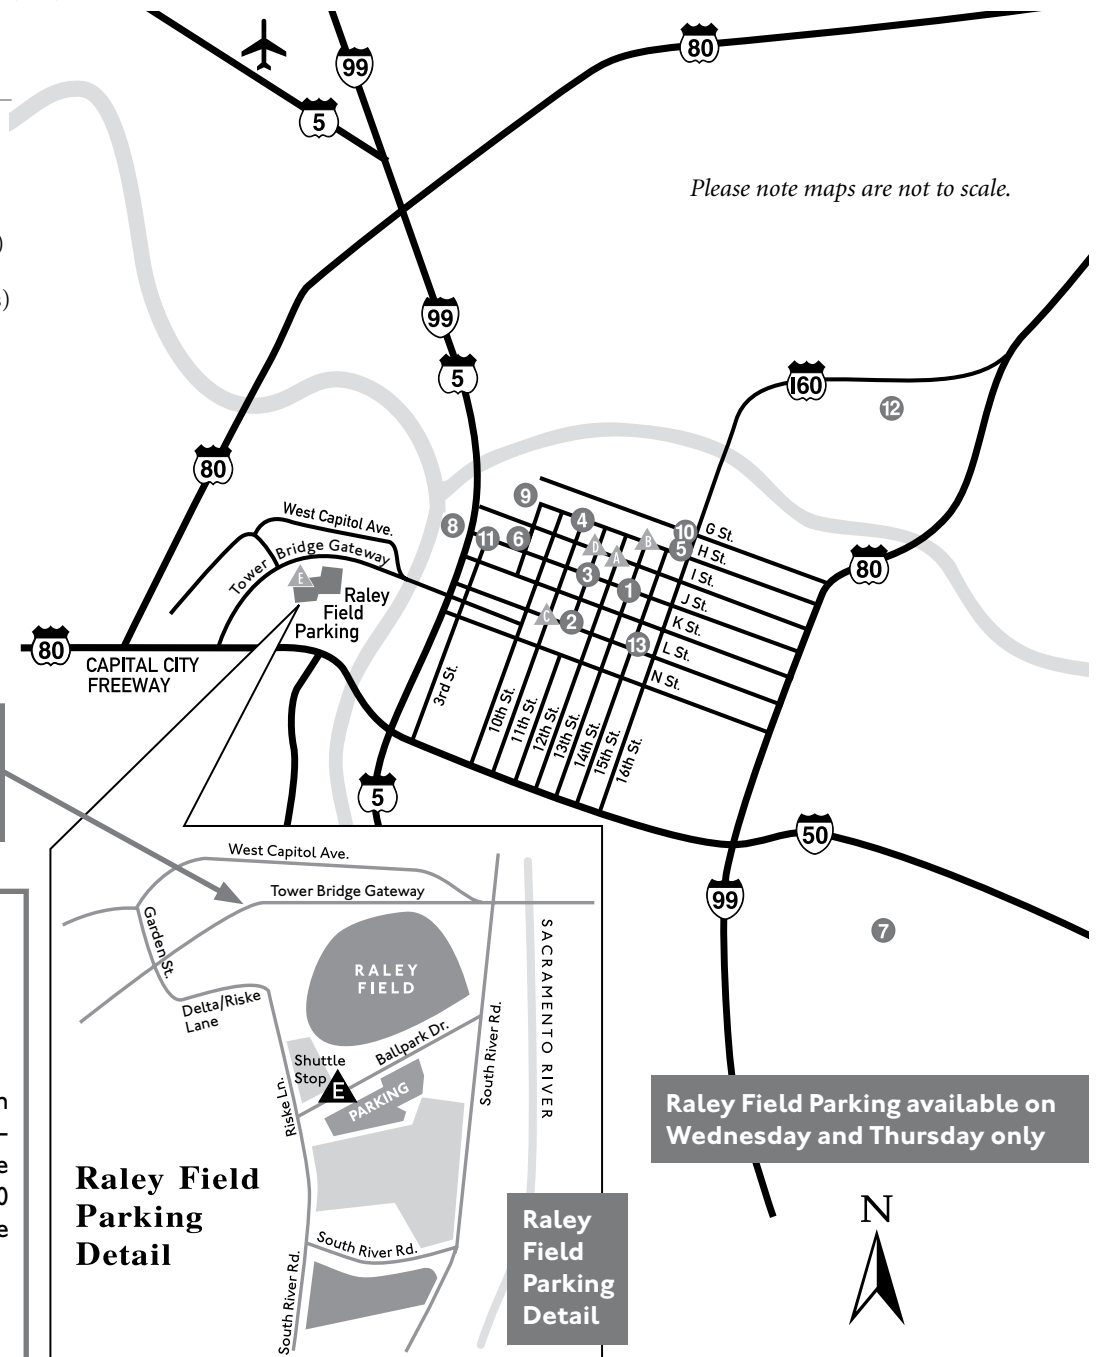

Parking

DOWNTOWN SACRAMENTO

- A 920-13th Street (13th & I Streets)
- B 807-14th Street (14th & H Streets)
- C 1126-11th Street (11th & L Streets)
- D 914-11th Street (11th & I Streets)

RALEY FIELD PARKING

(Wednesday & Thursday Only)

\$8/day for parking. Includes shuttle service to and from the Convention Center

- E Ballpark Drive off of Delta/Riske Lane from Tower Bridge Gateway in West Sacramento, next to Raley Field.

Note: Tower Bridge Gateway between Garden Street and South River Road will be closed due to construction

Raley Field Shuttle

Schedule*

Wednesday - 7:00 am - 6:30 pm
Thursday - 7:00 am - 6:30 pm

Shuttles will run to and from the Convention Center approximately every 20 minutes. The lot will be closed and locked 30 minutes (7 pm) after last shuttle posted time.

*Subject to change without notice.

Please note maps are not to scale.

Raley Field Parking available on Wednesday and Thursday only

**Raley Field
Parking
Detail**

**Raley Field
Parking
Detail**