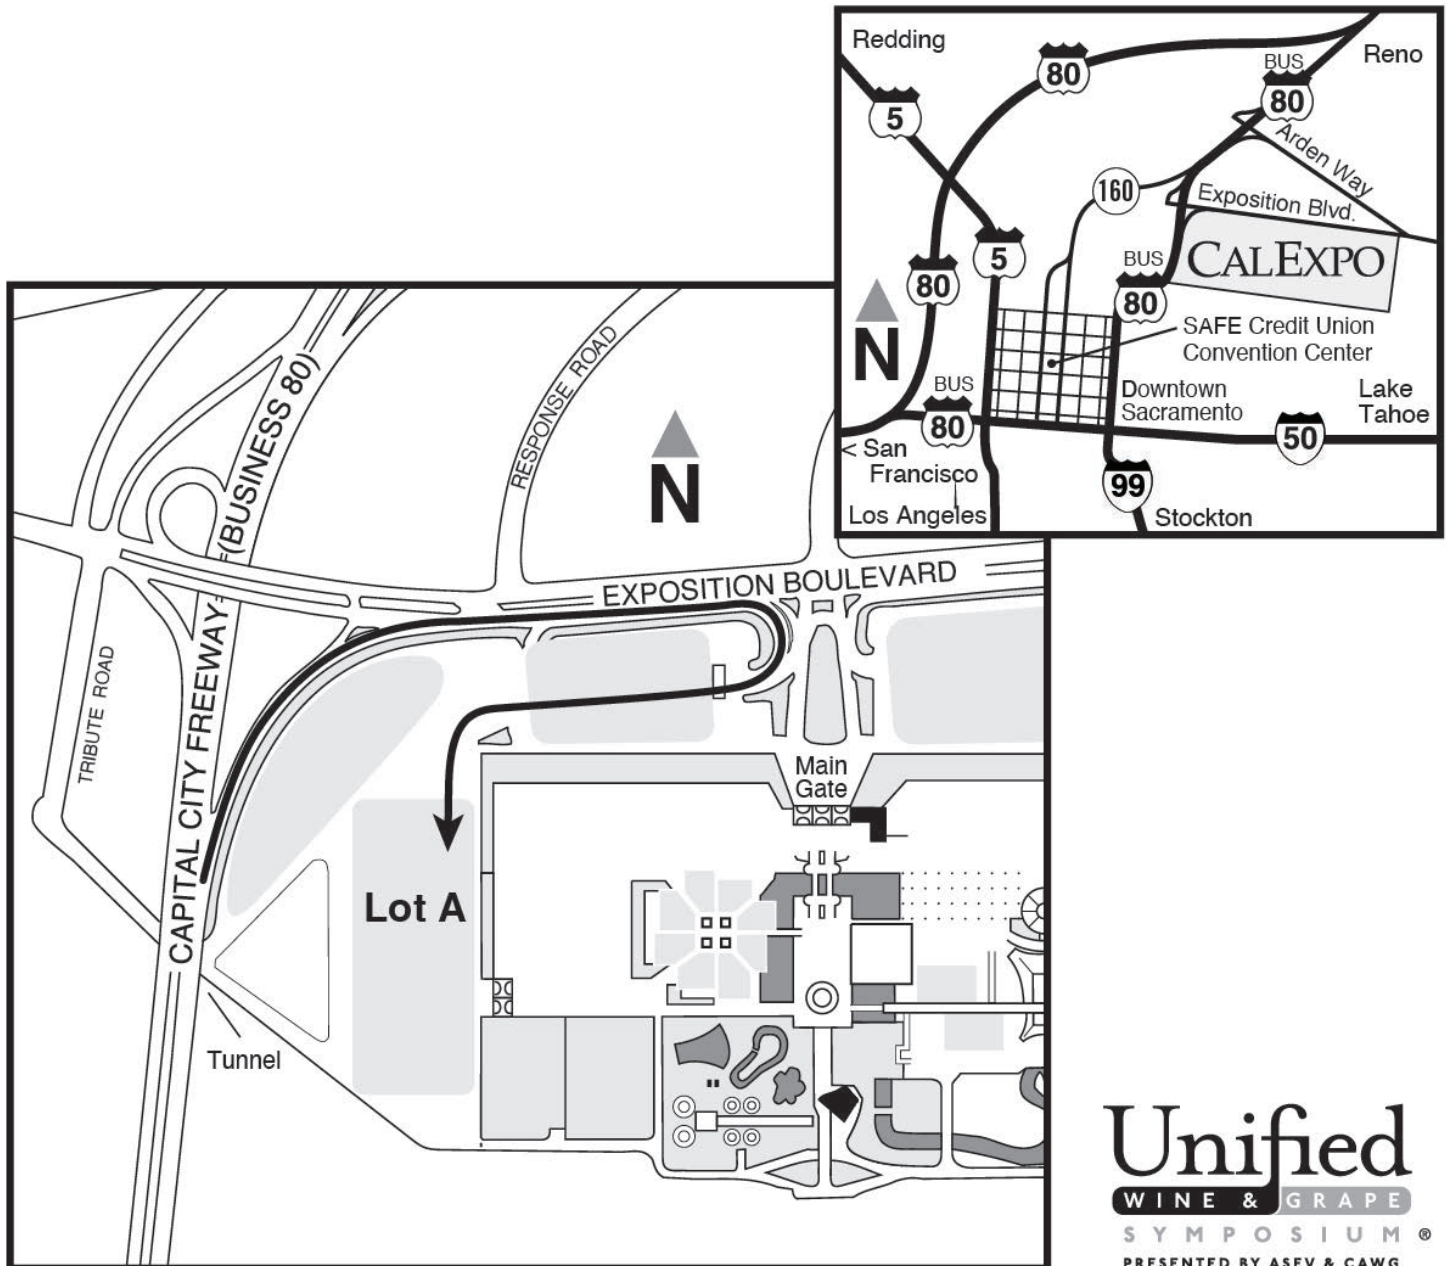

CAL EXPO AND DOWNTOWN PARKING

Free Parking and Shuttle Service at Cal Expo

Lot A at Cal Expo
1600 Exposition Blvd, Sacramento, CA 95815

Shuttle Schedule

Wednesday, January 25 – 7:00 am–7:00 pm

Thursday, January 26 – 7:00 am–7:00 pm

Shuttles will run from Cal Expo and the SAFE Credit Union Convention Center approximately every 20 minutes.

Downtown Sacramento Parking*

Capitol Garage (10th & L streets)
$25 per car/day

City Hall Garage (10th & I streets)
$25 per car/day

Lot D (12th & I streets)
$10 per car/day

Memorial Garage (14th & H streets)
$18 per car/day

*Rates may vary