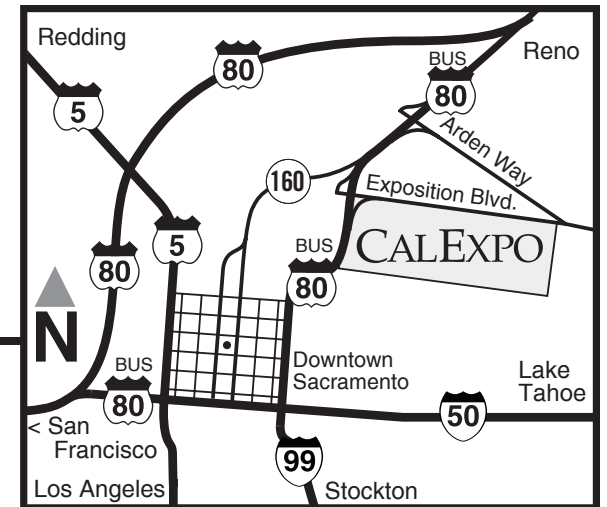

CAL EXPO PARKING | EXHIBIT & SESSION MAP

Parking at Cal Expo is \$10/day, **cash only**.

When entering Sacramento take the Capital City (Business 80) Freeway to the Exposition Boulevard exit to reach CalExpo.

Hotel shuttle pickup/drop-off will be located at the Main Entrance.

Registration:

Building 1

**Press Room &
Speaker Ready Room:**

Building 2

Session Rooms:

Buildings 3 - 7

Building D