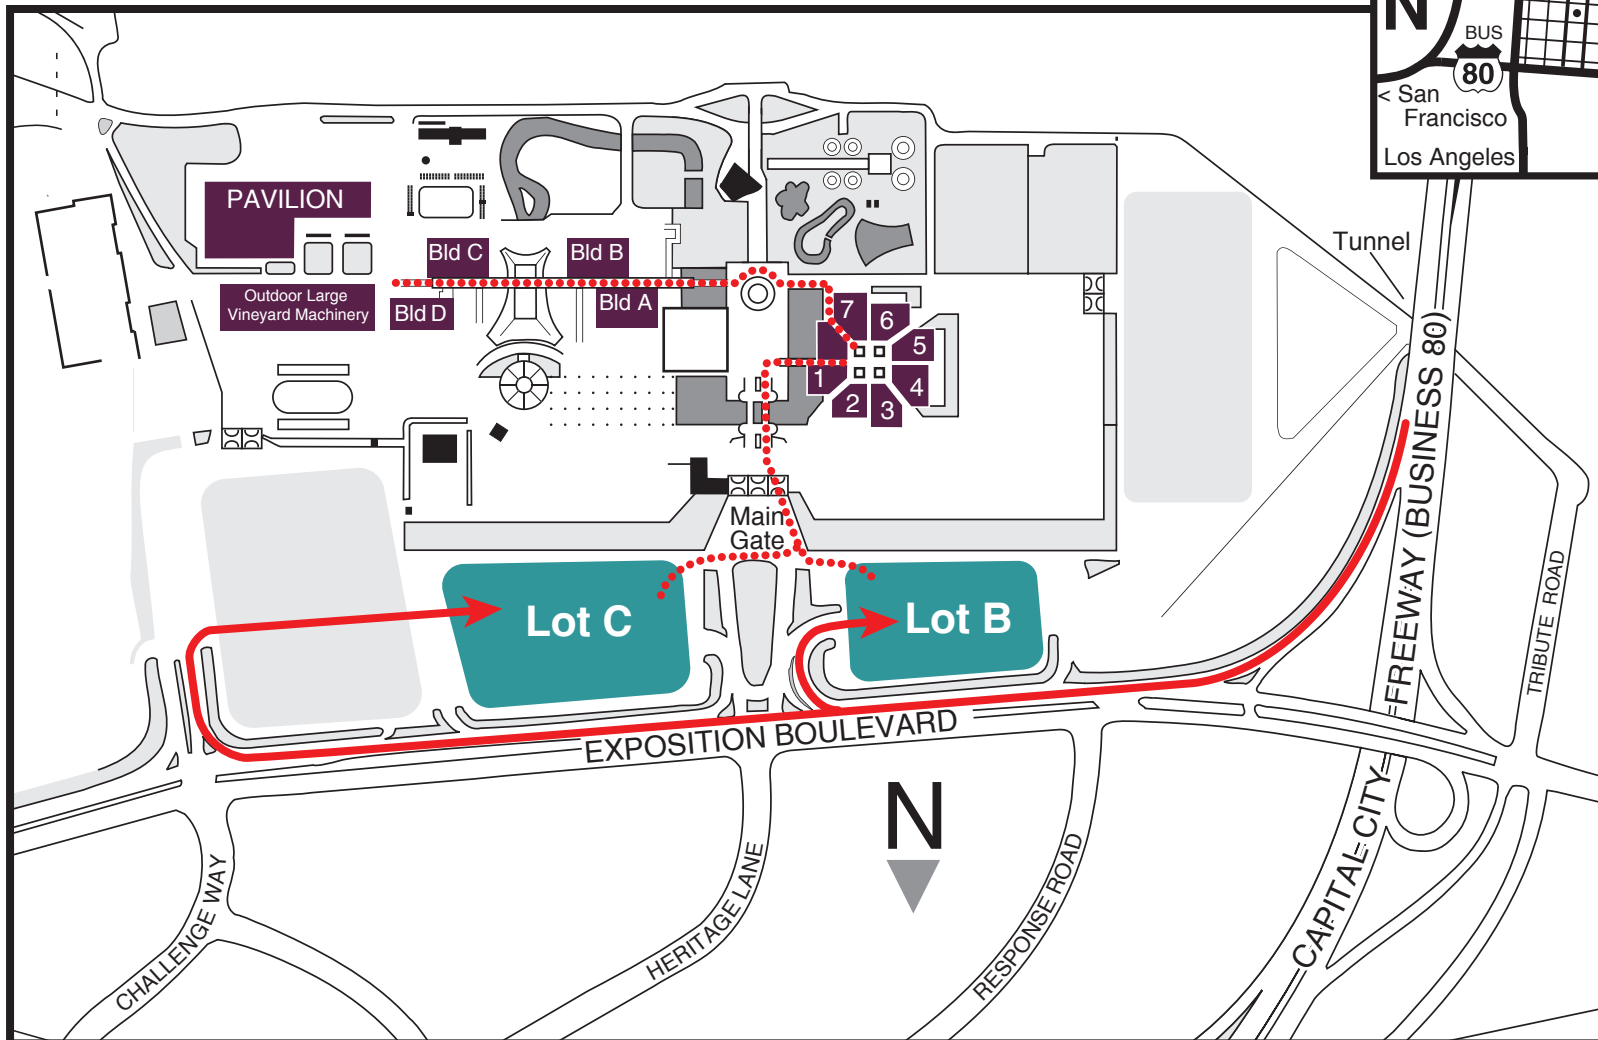

CAL EXPO PARKING | EXHIBIT & SESSION MAP

Parking at Cal Expo is \$10/day, **cash only**.

When entering Sacramento take the Capital City (Business 80) Freeway to the Exposition Boulevard exit to reach CalExpo.

Hotel shuttle pickup/drop-off will be located at the Main Entrance.

Registration:

Building 1

**Press Room &
Speaker Ready Room:**

Building 2

Session Rooms:

Buildings 3 - 7

Building D

Exhibits:

Buildings A-C

Pavilion

Outdoor Large

Vineyard Equipment